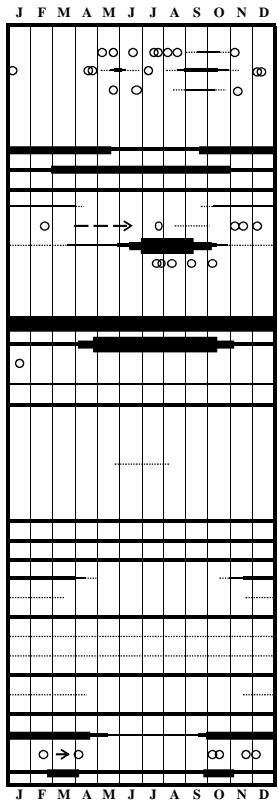

- **Jaegers**
- ___ Pomarine Jaeger
- ___ Parasitic Jaeger
- ___ Long-tailed Jaeger

- **Alcids**
- ___ Common Murre
- ___ Pigeon Guillemot*
- ___ Marbled Murrelet*
- ___ Ancient Murrelet
- ___ *Cassin's Auklet*
- ___ Rhinoceros Auklet
- ___ *Tufted Puffin (5) sr*

- **Pigeons & Doves**
- ___ Rock Pigeon* [I]
- ___ Band-tailed Pigeon*
- ___ *Oriental Turtle-Dove (1)*
- ___ Eurasian Collared-Dove* [I]
- ___ Mourning Dove*

- **Cuckoos**
- ___ *Yellow-billed Cuckoo* [X]*

- **Owls**
- ___ Barn Owl*
- ___ Western Screech-Owl*
- ___ Great Horned Owl*
- ___ Snowy Owl
- ___ *Northern Hawk Owl (6)*
- ___ Northern Pygmy-Owl*
- ___ *Burrowing Owl* [X]*
- ___ *Spotted Owl* [X]*
- ___ Barred Owl*
- ___ *Great Gray Owl*
- ___ Long-eared Owl*
- ___ Short-eared Owl*
- ___ *Boreal Owl (7)*
- ___ Northern Saw-whet Owl*