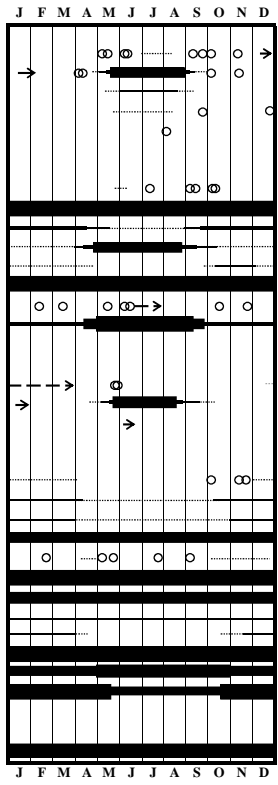

- **Summer Finches**
- **Rose-breasted Grosbeak**
- Black-headed Grosbeak*
- Lazuli Bunting*
- **Indigo Bunting**
- **Painted Bunting (1)**

- **Blackbirds**
- **Bobolink**
- Red-winged Blackbird*
- Western Meadowlark*
- Yellow-headed Blackbird*
- Rusty Blackbird
- Brewer's Blackbird*
- **Common Grackle (8)**
- Brown-headed Cowbird*

- **Orioles**
- **Hooded Oriole (4)**
- Bullock's Oriole*
- **Baltimore Oriole (1)**

- **Winter Finches**
- **Brambling**
- Gray-crowned Rosy-Finch
- Pine Grosbeak
- Purple Finch*
- **Cassin's Finch**
- House Finch*
- Red Crossbill*
- White-winged Crossbill
- Common Redpoll
- Pine Siskin*
- American Goldfinch*
- Evening Grosbeak*

- **Old World Sparrows**
- House Sparrow* [1]