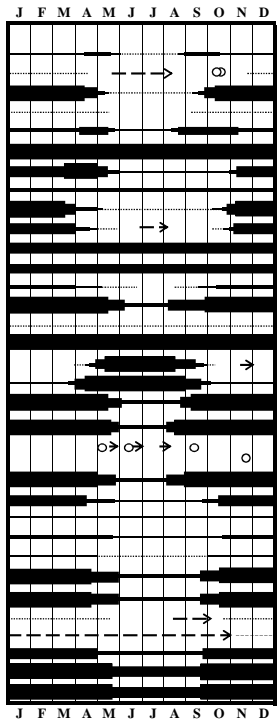

1. **Swans, Geese & Ducks**
2. Greater White-fronted Goose
   - **Emperor Goose**
   - Snow Goose
   - **Ross' Goose**
   - Cackling Goose
   - Canada Goose*
   - Brant
   - Mute Swan* [I]
   - Trumpeter Swan
   - Tundra Swan
   - Wood Duck*
   - Gadwall*
   - Eurasian Wigeon
   - American Wigeon*
   - **American Black Duck* [I,X]**
   - Mallard*
   - Blue-winged Teal*
   - Cinnamon Teal*
   - Northern Shoveler*
   - Northern Pintail*
   - **Garganey (6)**
   - **Baikal Teal (1)**
   - Green-winged Teal*
   - Canvasback
   - Redhead
   - Ring-necked Duck*
   - Tufted Duck
   - Greater Scaup
   - Lesser Scaup
   - **King Eider**
   - **Common Eider (1)**
   - Harlequin Duck*
   - Surf Scoter
   - White-winged Scoter