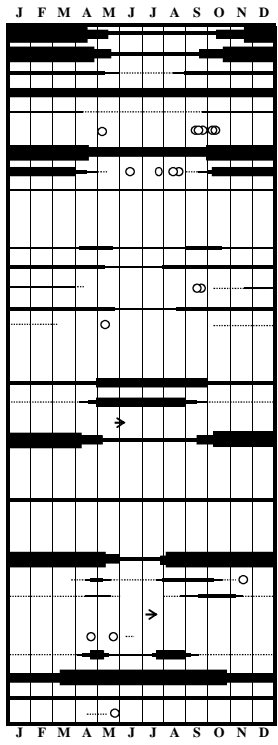

- Bald Eagle*
- Northern Harrier*
- Sharp-shinned Hawk*
- Cooper's Hawk*
- Northern Goshawk*
- **Broad-winged Hawk (6) sr**
- Red-tailed Hawk*
- Rough-legged Hawk
- Golden Eagle*

- **Falcons**
- American Kestrel*
- Merlin*
- Gyrfalcon
- Peregrine Falcon*
- **Prairie Falcon**

- **Rails & Coots**
- Virginia Rail*
- Sora*
- **Common Moorhen (1)**
- American Coot*

- **Cranes**
- Sandhill Crane*

- **Shorebirds**
- Black-bellied Plover
- American Golden-Plover
- Pacific Golden-Plover
- **Lesser Sand-Plover (1)**
- **Snowy Plover (5)**
- Semipalmated Plover*
- Killdeer*
- Black Oystercatcher*
- **Black-necked Stilt**