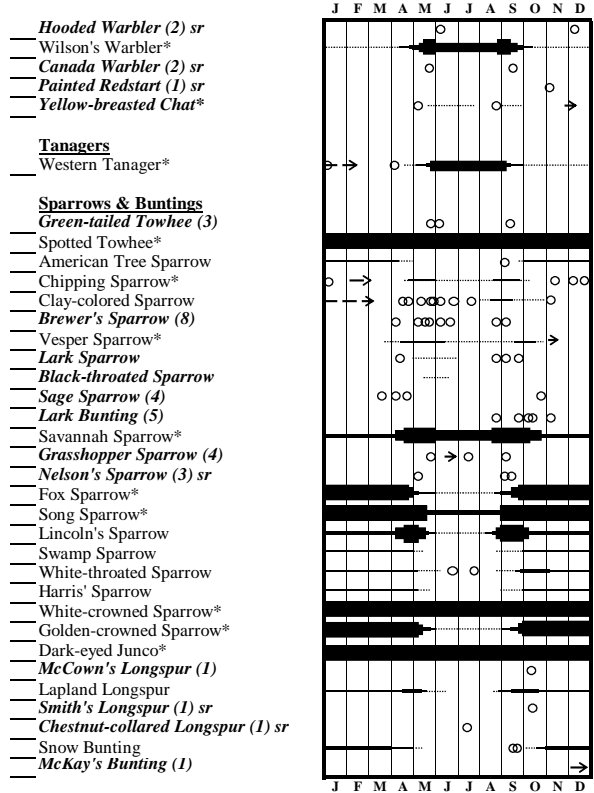

- ___ Creepers
- ___ Brown Creeper*

- Wrens & Dipper**
- Rock Wren**
- Bewick's Wren*
- House Wren*
- Pacific Wren*
- Sedge Wren (1)**
- Marsh Wren*
- American Dipper*

- Kinglets & Gnatcatcher**
- Golden-crowned Kinglet*
- Ruby-crowned Kinglet*
- Blue-gray Gnatcatcher (4)**

- Thrushes**
- Western Bluebird*[X](4)**
- Mountain Bluebird*
- Townsend's Solitaire*
- Veery**
- Swainson's Thrush*
- Hermit Thrush*
- Dusky Thrush (1)**
- Fieldfare (1)**
- American Robin*
- Varied Thrush*

- Mimics**
- Gray Catbird*
- Northern Mockingbird
- Sage Thrasher (5)**
- Brown Thrasher (4)**

- Starlings**
- European Starling* [I]
- Crested Myna* [I,X]

- Accentor, Wagtails, Pipits**
- *Siberian Accentor (1) sr*
- *Eastern Yellow Wagtail (2) sr*
- *Gray Wagtail (1) sr*
- *White Wagtail (5)*
- *Red-throated Pipit (4)*
- American Pipit*

- Waxwings**
- Bohemian Waxwing*
- Cedar Waxwing*

- Warblers**
- *Tennessee Warbler*
- Orange-crowned Warbler*
- Nashville Warbler
- *Northern Parula (3)*
- Yellow Warbler*
- *Chestnut-sided Warbler*
- *Magnolia Warbler (5)*
- *Black-throated Blue Warbler (3) sr*
- Yellow-rumped Warbler*
- Black-throated Gray Warbler*
- *Black-throated Green Warbler(2)sr*
- Townsend's Warbler*
- *Hermit Warbler (8)*
- Palm Warbler
- *Blackpoll Warbler*
- Black-and-white Warbler
- American Redstart*
- *Prothonotary Warbler (1)*
- *Ovenbird (8)*
- Northern Waterthrush
- MacGillivray's Warbler*
- Common Yellowthroat*