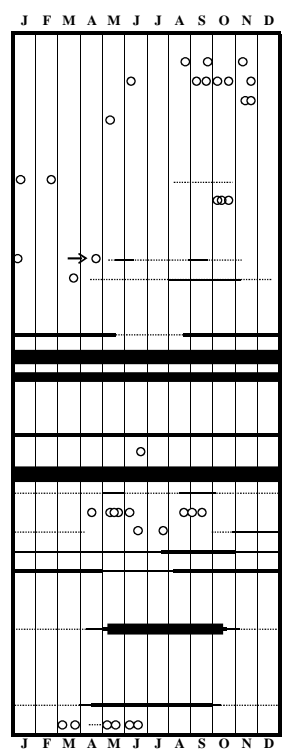

- **Fulmars & Shearwaters**
- *Northern Fulmar* (3)
- *Sooty Shearwater* (6) sr
- *Short-tailed Shearwater* (2) sr
- *Black-vented Shearwater* (1) sr

- **Storm-Petrels**
- *Fork-tailed Storm-Petrel*
- *Leach's Storm-Petrel* (3)

- **Pelicans**
- American White Pelican
- Brown Pelican

- **Cormorants**
- Brandt's Cormorant
- Double-crested Cormorant*
- Pelagic Cormorant*

- **Bitterns & Herons**
- American Bittern*
- *Least Bittern* (1)
- Great Blue Heron*
- Great Egret
- *Snowy Egret* (8)
- Cattle Egret
- Green Heron*
- Black-crowned Night-Heron*

- **Vultures**
- Turkey Vulture

- **Ospreys, Kites, Eagles & Hawks**
- Osprey*
- *White-tailed Kite*