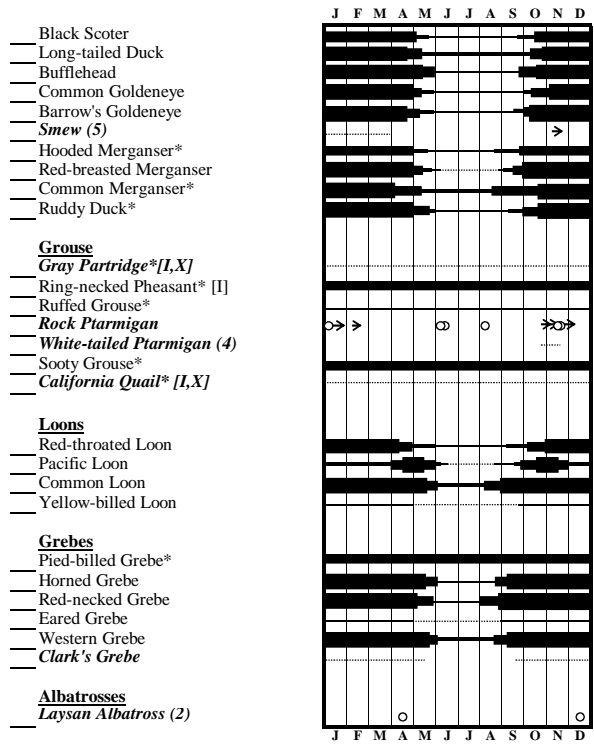

Computer design and data entry by Rick Toochin

Key:	
█	Common: 25+ seen or heard daily
▬▬▬	Fairly common: 5-25 seen-heard daily
▬▬▬	Uncommon: 0-5 seen or heard daily
▬▬▬	Rare: 1-10 records per year
.....	Casual: 2-20+ records; on average not seen every year; somewhat out of normal range
○	Accidental: single record of species; usually far outside normal range (1 - 4 days stay)
----->	Accidental: duration of stay (5+ days stay)
[I]	Introduced: species established for more than 10 years with a historically stable population
[X]	Extirpated: once a resident but no longer found in checklist area
*	Known to nest in checklist area
(#)	Refers to the number of documented sightings of a casual or accidental species in the checklist area; only 1 through 10 are shown
sr	Sight Record: a sighting by single or multiple observer(s) where there is only an acceptable written description but there is no physical evidence by way of a photograph, tape recording or skin specimen.

Italicized species are not seen every year.

Total: 407 species, including 169 breeding species and 134 species seen less than once per year, 10 introduced and 9 extirpated species.

- Swans, Geese & Ducks**
- Greater White-fronted Goose
 - **Emperor Goose**
 - Snow Goose
 - **Ross' Goose**
 - Cackling Goose
 - Canada Goose*
 - Brant
 - Mute Swan* [I]
 - Trumpeter Swan
 - Tundra Swan
 - Wood Duck*
 - Gadwall*
 - Eurasian Wigeon
 - American Wigeon*
 - **American Black Duck* [I,X]**
 - Mallard*
 - Blue-winged Teal*
 - Cinnamon Teal*
 - Northern Shoveler*
 - Northern Pintail*
 - **Garganey (6)**
 - **Baikal Teal (1)**
 - Green-winged Teal*
 - Canvasback
 - Redhead
 - Ring-necked Duck*
 - Tufted Duck
 - Greater Scaup
 - Lesser Scaup
 - **King Eider**
 - **Common Eider (1)**
 - Harlequin Duck*
 - Surf Scoter
 - White-winged Scoter