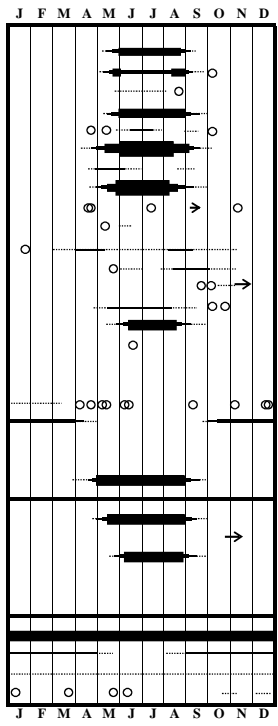

- **Flycatchers**
- Olive-sided Flycatcher*
- Western Wood-Pewee*
- *Alder Flycatcher*
- Willow Flycatcher*
- Least Flycatcher*
- Hammond's Flycatcher*
- Dusky Flycatcher
- Pacific-slope Flycatcher*
- *Black Phoebe (5)*
- *Eastern Phoebe (3)*
- Say's Phoebe
- Ash-throated Flycatcher
- *Tropical Kingbird (5)*
- Western Kingbird*
- Eastern Kingbird*
- *Scissor-tailed Flycatcher (1)*
- **Shrikes**
- *Loggerhead Shrike*
- Northern Shrike
- **Vireos**
- Cassin's Vireo*
- Hutton's Vireo*
- Warbling Vireo*
- *Philadelphia Vireo (1) sr*
- Red-eyed Vireo*
- **Jays Magpies & Crows**
- Gray Jay*
- Steller's Jay*
- Blue Jay
- *Western Scrub-Jay (9)*
- *Clark's Nutcracker*